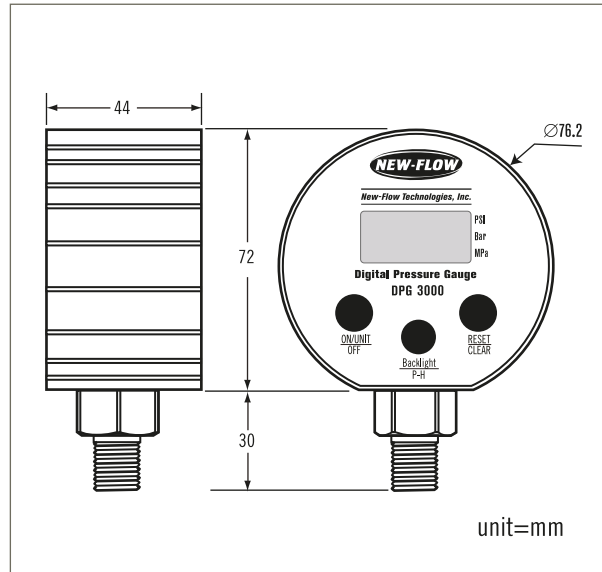

DPG3000

DIGITAL PRESSURE GAUGE 3"

DPG3000

Pressure Unit Choices Available: psi–Bar–MPa
9V-DC Battery Power with Auto-Off Function
Zero Offset
LCD Digital Display
ISO 9001

The New-Flow DPG3000 Digital Pressure Gauge offers $\pm 0.5\%$ full scale accuracy, while SS316 wetted part provides a variety of applications in media of fluids and gases for the industrial field and the commercial field.

Technical Data

Accuracy: $\pm 0.5\%$ of full scale
LCD Display: 30X 14.5cm, with 4 digits
Dimension: 3", H11.5 X W4.5cm
Operating Temperature: -10 to 60°C
Over Pressure: 2 times of F.S.
Process Connections: 1/4" NPT Male, standard
Connection Material: SS316
Multiple Pressure Limit: Psi, Bar, MPa
Response Time: <1 ms
Total Error (Typical): $\pm 1.00\%$
LCD Resolution: XX.X1/X.XX1/XXX.1

Dimensions

unit=mm

Ordering Information

DPG3000	Code	Pressure Range		
↓	1	100psi		
	5	500psi		
	10	1000psi		
	30	3000psi		
↓		Code	Connection port	
		U	1/4"NPT (standard)	
		S	Customized	
↓		Code	Type	
		A	9V DC Battery	
DPG3000				Complete Ordering Code