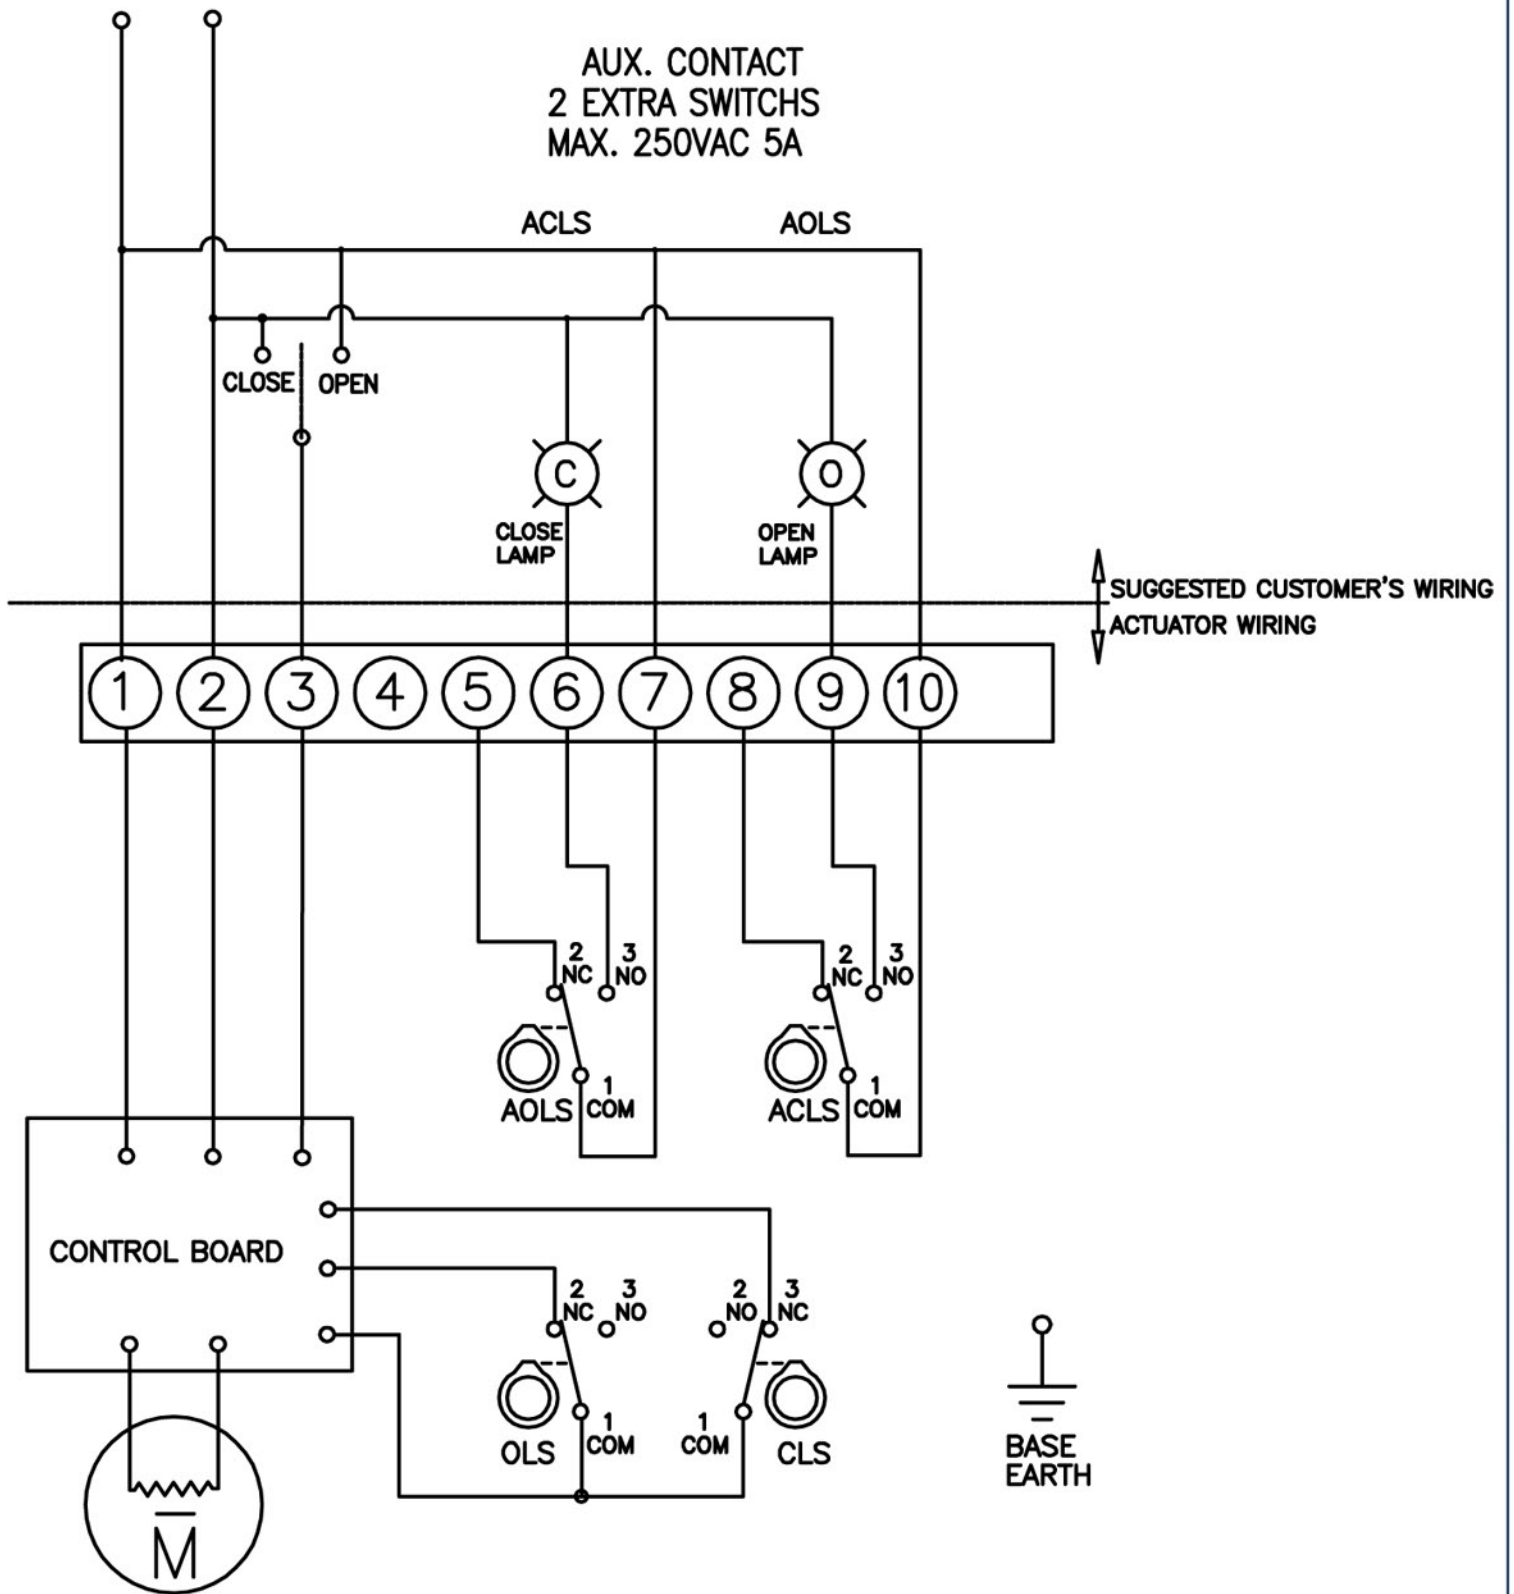

EAR-004 220VAC WIRING

AC (95 ~ 245 V)

EAR-004 24VDC / AC WIRING

AC/DC 12V
AC/DC 24V

AUX. CONTACT
2 EXTRA SWITCHES
MAX. 250VAC 5A